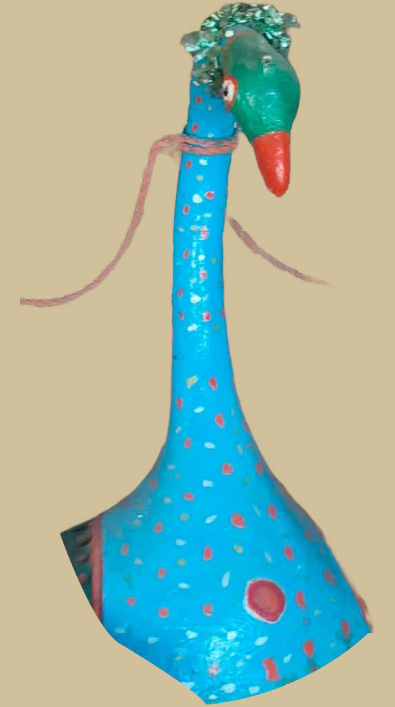

BOHADA MASK Catalogue

Traditional Masks Deities

01

Ganapati
Mask

SIZE - 2ft 7 inch X 1ft 9 inch

02

Bagh Dev
Mask

SIZE - 3 ft 2 inch X 3 ft 1 inch

03

Ma Jagdamba
Mask

SIZE - 2 ft 3 inch X 2 ft

04

Saraswati (Peacock)
Mask

SIZE - 3 ft 3 inch X 1 ft 11 inch

05

Ekadashi
Mask

SIZE - 2 ft 2 inch X 2 ft 2 inch

06

Hanuman
Mask

SIZE - 2 ft X 1 ft 8 inch

Traditional Masks Demons

07

Suparnakha
Mask

SIZE - 1 ft 10 inch X 1 ft 10 inch

08

Nar (Rakshasa)
Mask

SIZE - 2 ft 6 inch X 2 ft

Traditional Masks Animals

09

Tota (Parrot)
Mask

SIZE - 1 ft 3 inch X 1 ft 2 inch

10