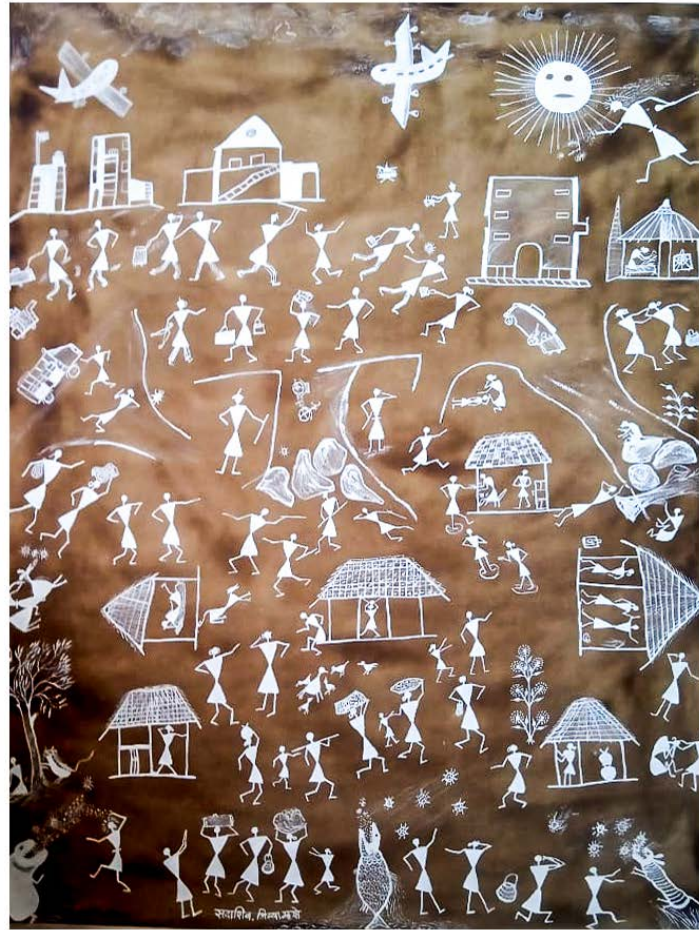

Warli Painting Catalogue

Maharashtra

Artist : Sadashiv Mhase
Title : Kansari Mata
Size : 4 ft x 5 ft

Artist : Sadashiv Mhase
Title : Ant circle, mahadev & Gangagauri
Size : 5 ft x 5 ft

Artist : Balu Ladakya Dumada
Title : Gaon Dev Puja
Size : 3 ft x 4 ft

Artist : Ganpat Balu Dumada
Title : Dharti
Size : 2 ft x 3 ft

Artist : Anil Vangad
Title : Lagan Chowuk
Size : 5 ft x 6 ft

Artist : Anil Vangad
Title : Tarpa Dance with Village Life
Size : 5 ft x 6 ft

Artist : Anil Vangad
Title : Dhan
Size : 4 ft x 3 ft

Artist : Anil Vangad
Title : The Life Line
Size : 5 ft x 6 ft

Artist : Shantaram Raja Ghorkhana
Title : Aeroplane
Size : 6 ft x 12 ft

Artist : Shantaram Raja Ghorkhana
Title : Submarine
Size : 6 ft x 12 ft

Artist : Sanjay Balkrishna Parhad
Title : Gangagavri Mahadev
Size : 3 ft x 3 ft

Artist : Vijay Sadashiv Mhase
Title : The Sun & Bhagat
Size : 7 ft x 5 ft

Artist : Vijay Sadashiv Mhase
Title : Honey collect in jungle
Size : 3 ft x 4.5 ft