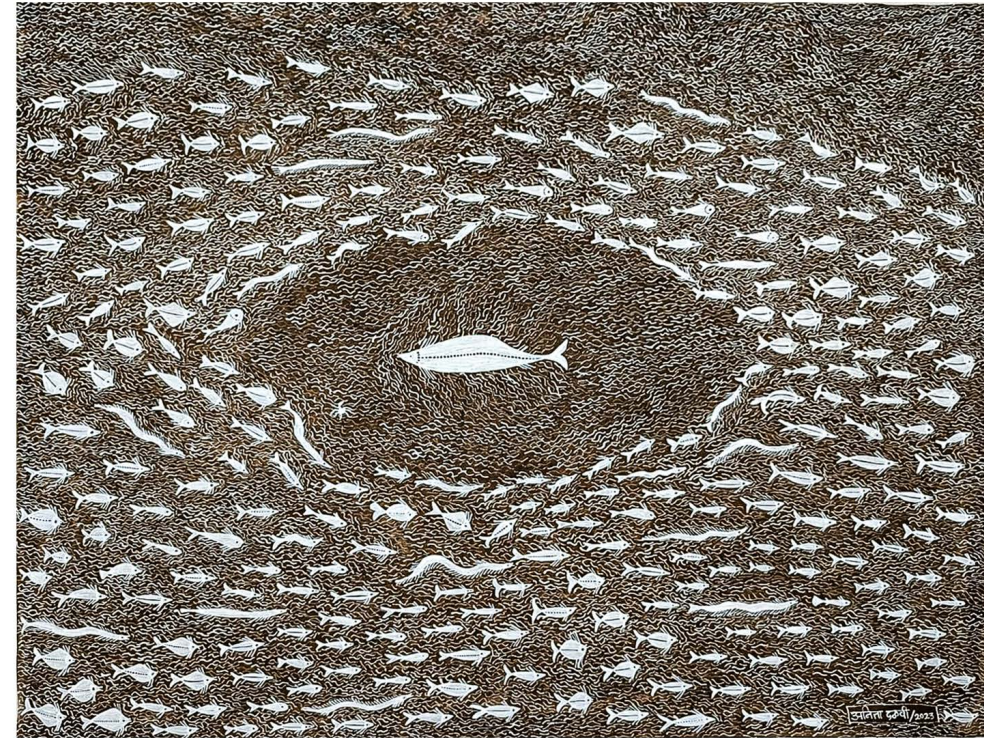

Artist : Anita Dalavi
Title : Untitled
Size : 2.7 ft x 2.1 ft