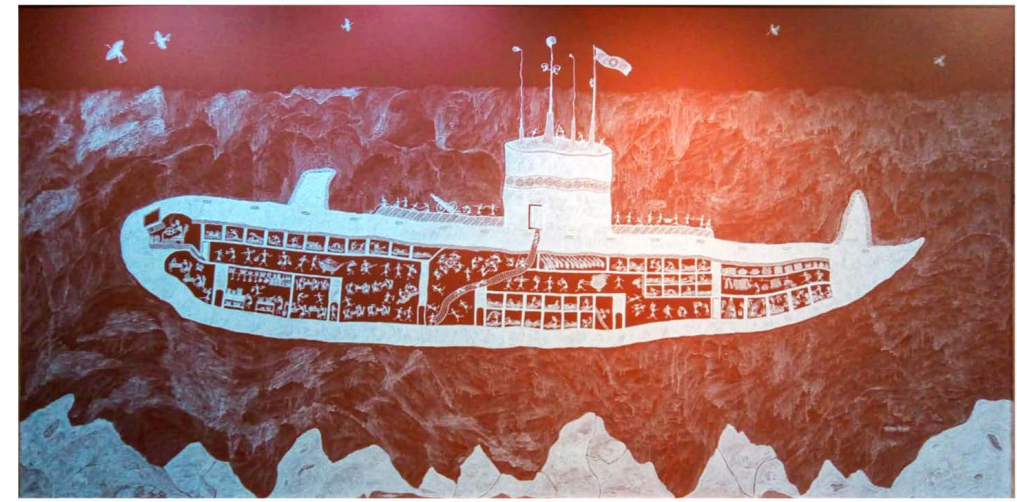

Warli Painting Catalogue

Maharashtra

Artist : Sadashiv Mhase
Title : Kansari Mata
Size : 4 ft x 5 ft

Artist : Sadashiv Mhase
Title : Ant circle, mahadev & Gangagauri
Size : 5 ft x 5 ft

Artist : Balu Ladakya Dumada
Title : Gaon Dev Puja
Size : 3 ft x 4 ft

Artist : Ganpat Balu Dumada
Title : Dharti
Size : 2 ft x 3 ft

Artist : Anil Vangad
Title : Lagan Chowuk
Size : 5 ft x 6 ft

Artist : Anil Vangad
Title : Tarpa Dance with Village Life
Size : 5 ft x 6 ft

Artist : Anil Vangad
Title : Dhan
Size : 4 ft x 3 ft

Artist : Anil Vangad
Title : The Life Line
Size : 5 ft x 6 ft

Artist : Shantaram Raja Ghorkhana
Title : Aeroplane
Size : 6 ft x 12 ft

Artist : Shantaram Raja Ghorkhana
Title : Submarine
Size : 6 ft x 12 ft