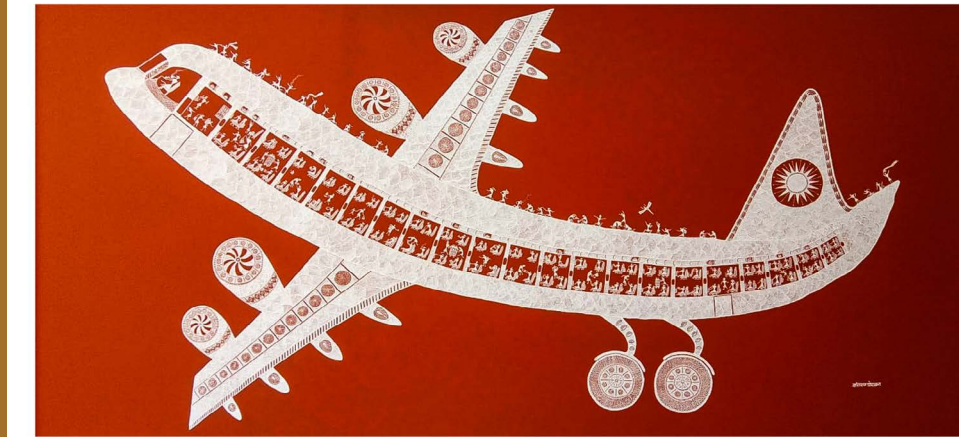

Warli Painting Catalogue

Maharashtra

Artist : Sadashiv Mhase
Title : Kansari Mata
Size : 4 ft x 5 ft

Artist : Sadashiv Mhase
Title : Ant circle, mahadev & Gangagauri
Size : 5 ft x 5 ft

Artist : Balu Ladakya Dumada
Title : Gaon Dev Puja
Size : 3 ft x 4 ft

Artist : Ganpat Balu Dumada
Title : Dharti
Size : 2 ft x 3 ft

Artist : Anil Vangad
Title : Lagan Chowuk
Size : 5 ft x 6 ft

Artist : Anil Vangad
Title : Tarpa Dance with Village Life
Size : 5 ft x 6 ft

Artist : Anil Vangad
Title : Dhan
Size : 4 ft x 3 ft

Artist : Anil Vangad
Title : The Life Line
Size : 5 ft x 6 ft

Artist : Shantaram Raja Ghorkhana
Title : Aeroplane
Size : 6 ft x 12 ft

Artist : Shantaram Raja Ghorkhana
Title : Submarine
Size : 6 ft x 12 ft