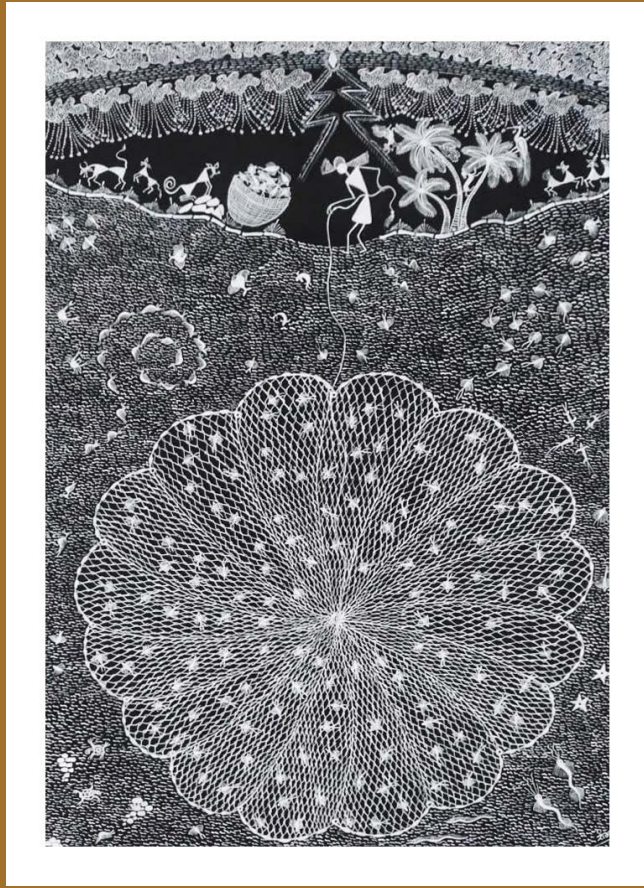

Artist : Reena Valvi
Title : Fishing Net
Size : 2 ft x 3 ft

Artists	Contact
Kishor Mhase	8975391497
Anil Vangad	8087980681
Shantaram Ghorkhana	8087972762
Ramesh Hengadi	9226193016
Vijay Mhase	9503440082
Pravin Mhase	9011622110
Ganpat Balu Dumada	8317278393
Sanjay Parhad	9049343532
Anita Mhase Dalvi	8975700822
Rajesh Vangad	9421625728