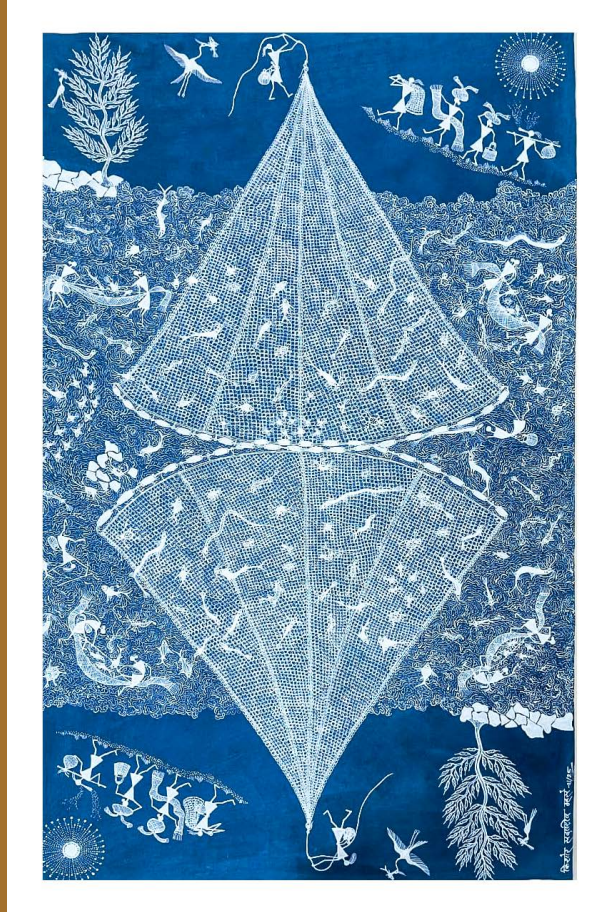

Warli Painting Catalogue

Maharashtra

Artist : Sadashiv Mhase
Title : Kansari Mata
Size : 4 ft x 5 ft

Artist : Sadashiv Mhase
Title : Ant circle, mahadev & Gangagauri
Size : 5 ft x 5 ft

Artist : Balu Ladakya Dumada
Title : Gaon Dev Puja
Size : 3 ft x 4 ft

Artist : Ganpat Balu Dumada
Title : Dharti
Size : 2 ft x 3 ft

Artist : Anil Vangad
Title : Lagan Chowuk
Size : 5 ft x 6 ft

Artist : Anil Vangad
Title : Tarpa Dance with Village Life
Size : 5 ft x 6 ft

Artist : Anil Vangad
Title : Dhan
Size : 4 ft x 3 ft

Artist : Anil Vangad
Title : The Life Line
Size : 5 ft x 6 ft

Artist : Shantaram Raja Ghorkhana
Title : Aeroplane
Size : 6 ft x 12 ft

Artist : Shantaram Raja Ghorkhana
Title : Submarine
Size : 6 ft x 12 ft

Artist : Ramesh Laxman Hengadi
Title : The Earth future in Next some years
Size : 5 ft x 6 ft

Artist : Ramesh Laxman Hengadi
Title : Fishing Net
Size : 4 ft x 5 ft

Artist : Kishor Sadashiv Mashe
Title : Double fish net
Size : 3 ft x 4.5 ft