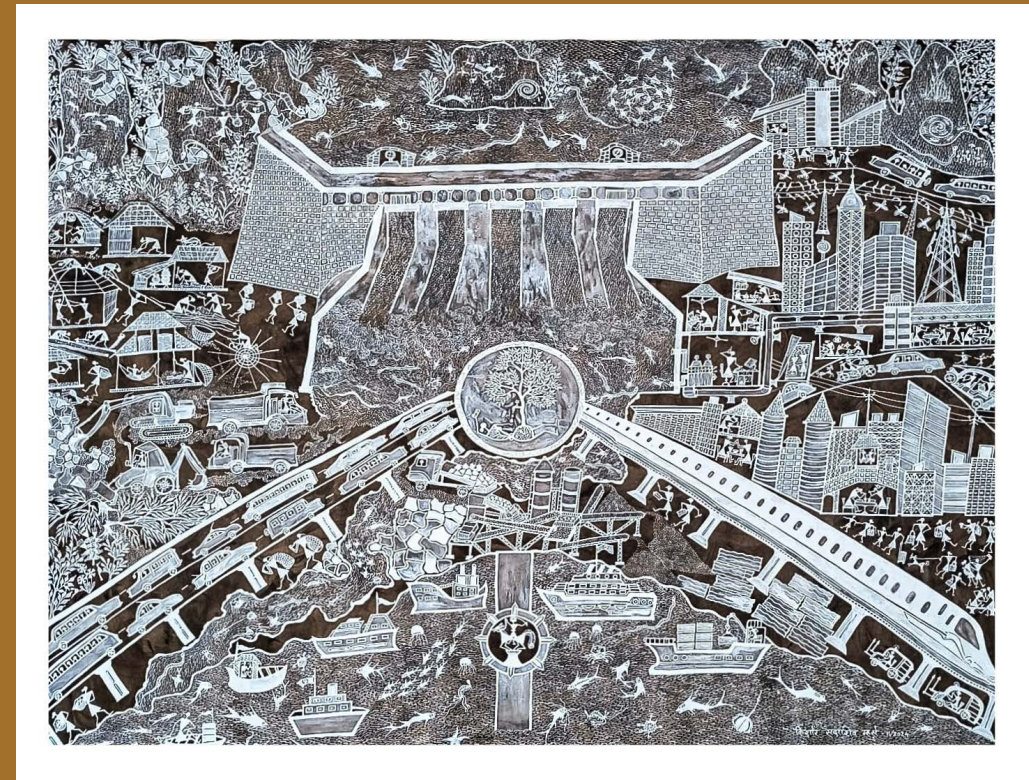

Artist : Kishor Sadashiv Mashe
Title : Save the earth
Size : 5 ft x 6 ft