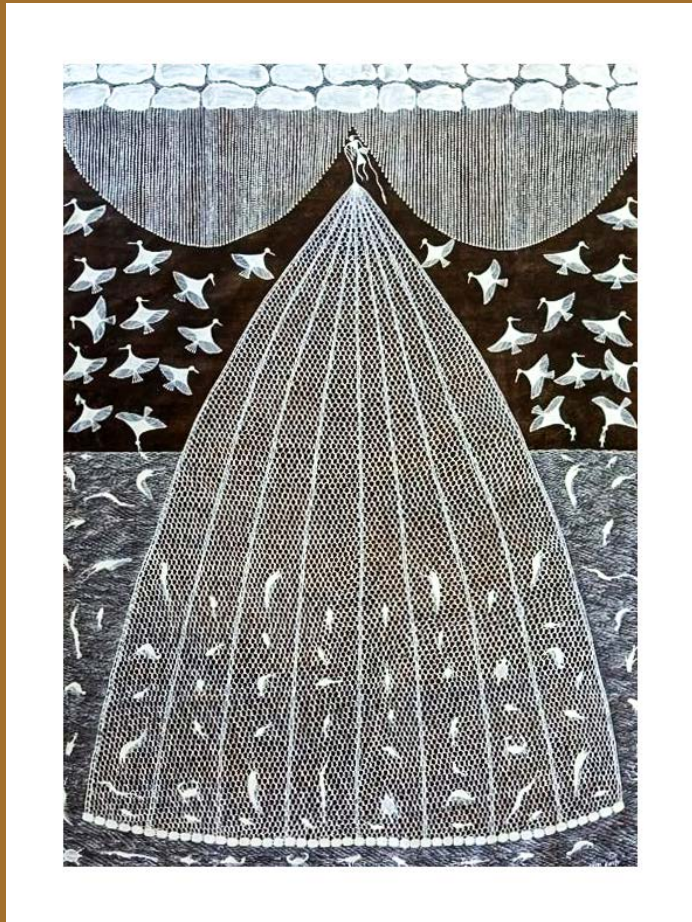

Artist : Ramesh Laxman Hengadi
Title : Fishing Net
Size : 4 ft x 5 ft